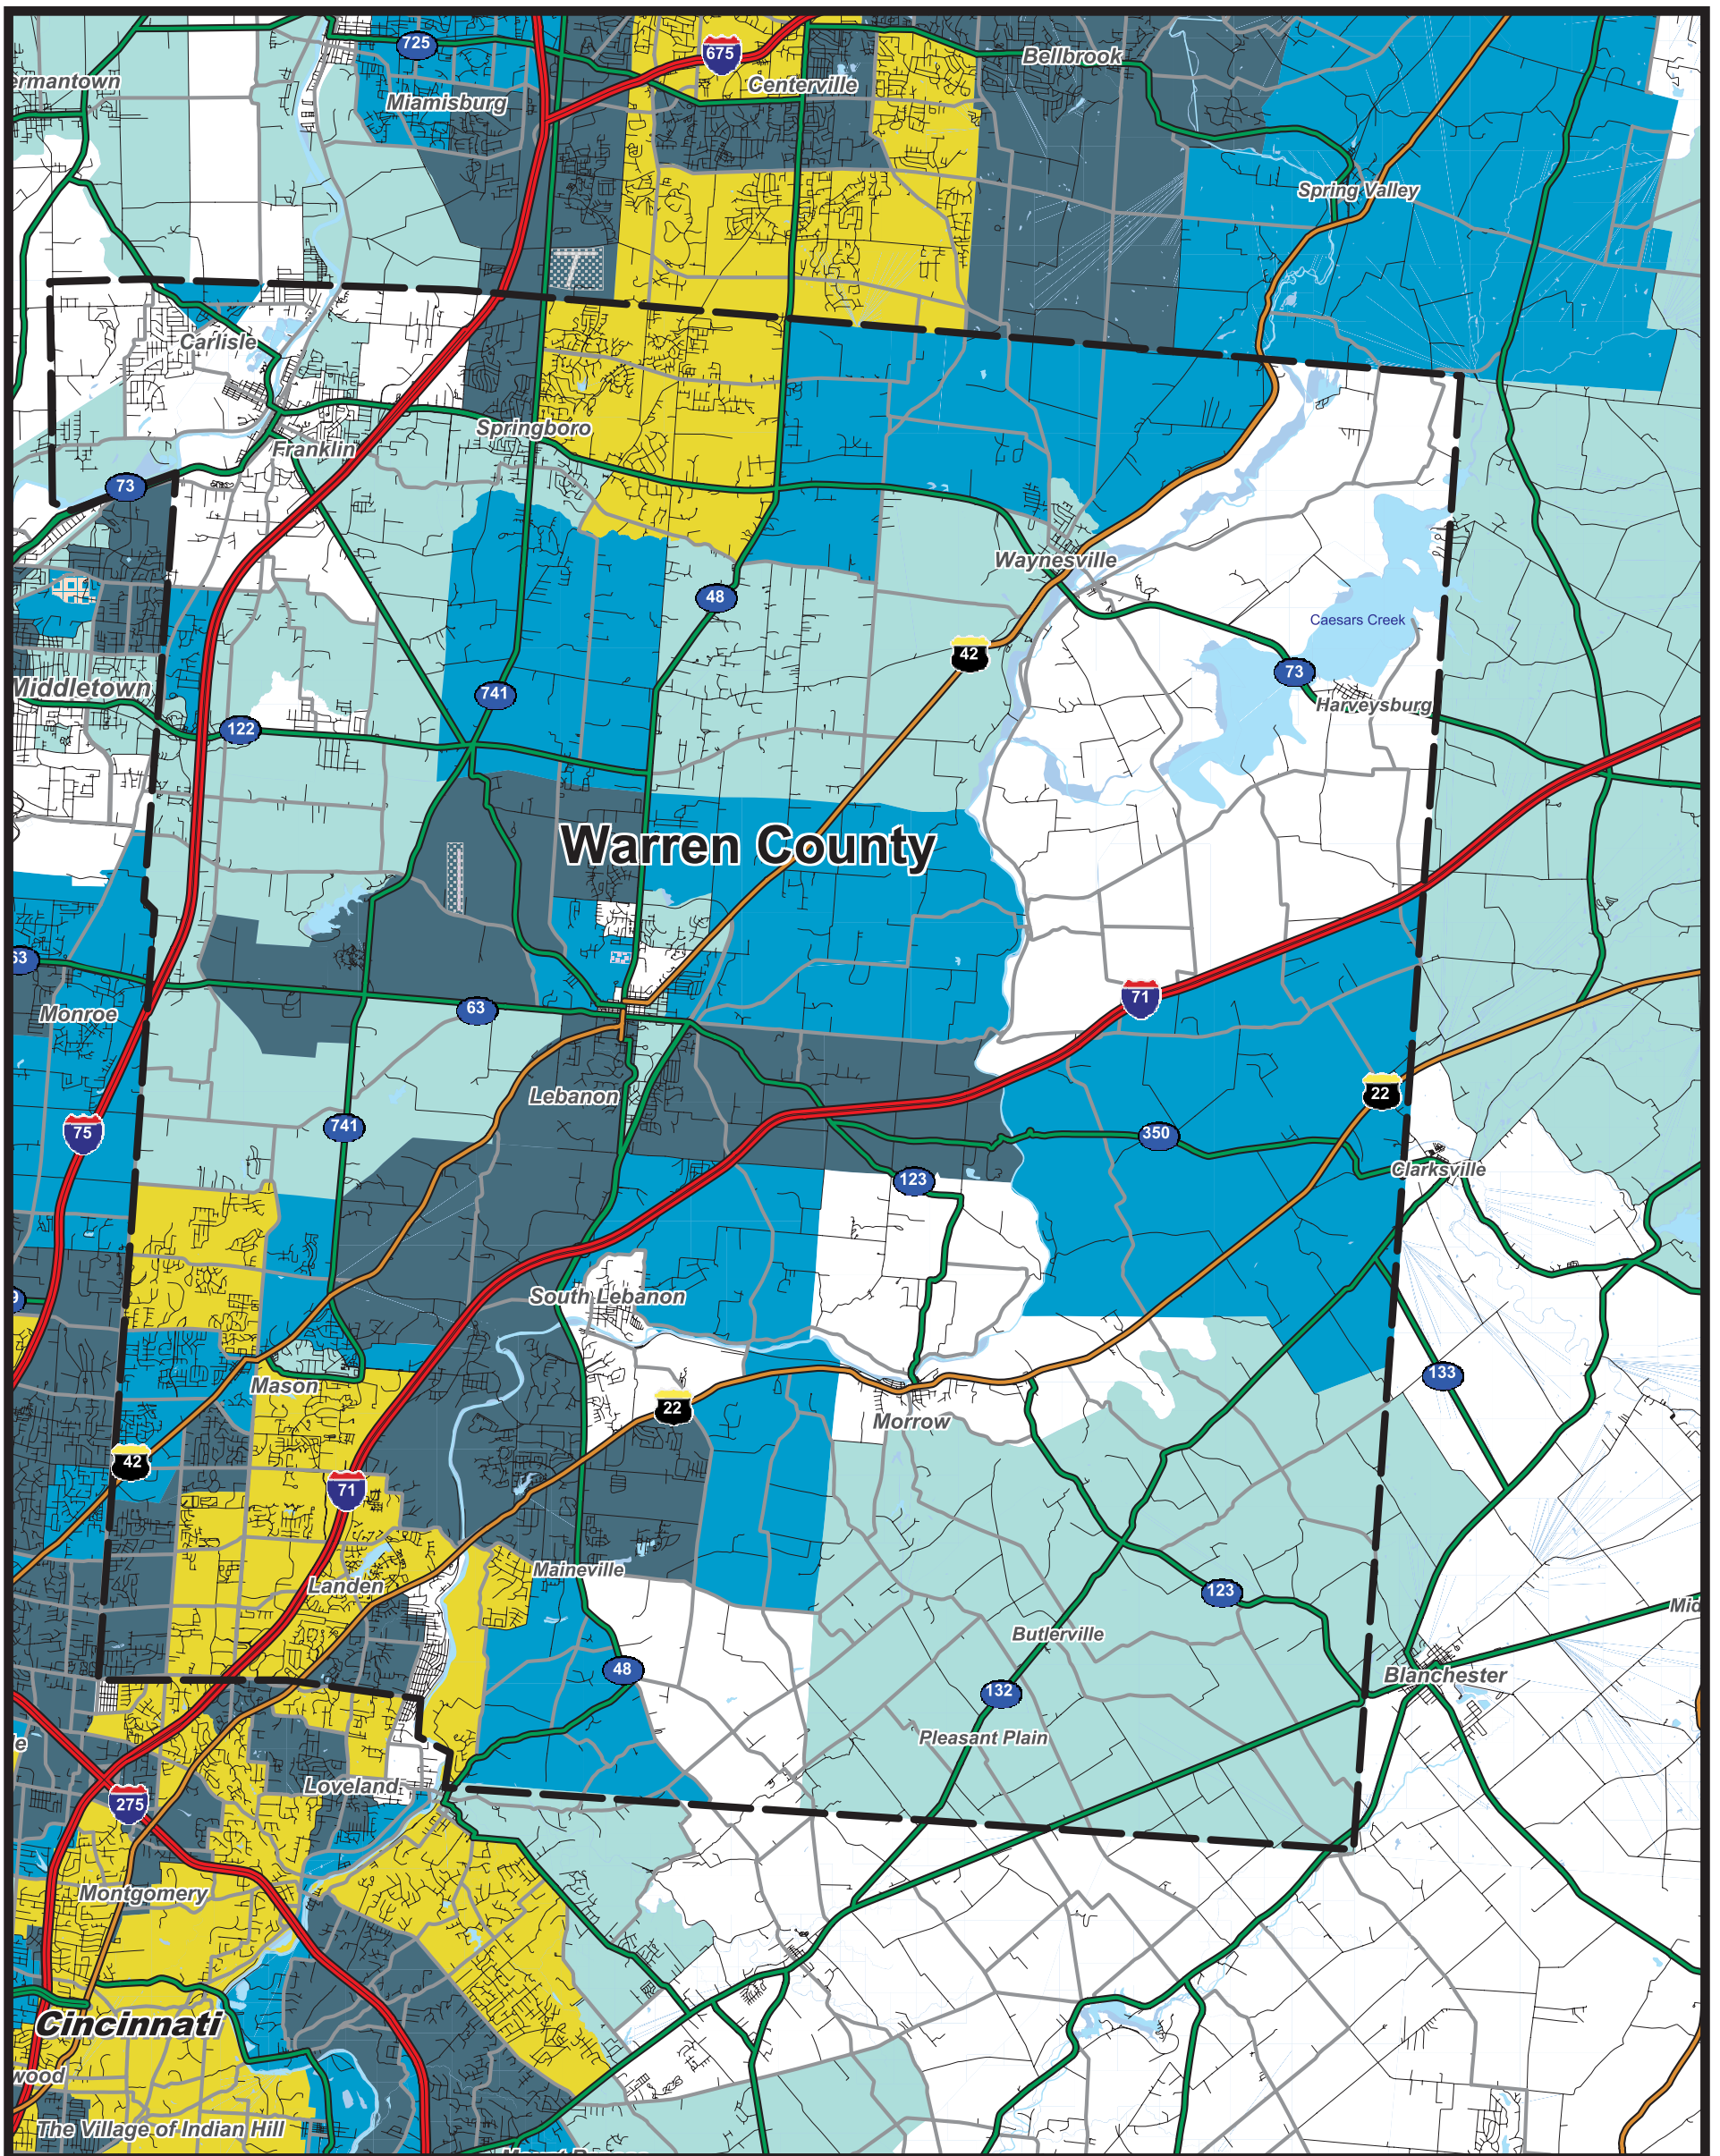

% Of White Collar Workforce - Warren County, Ohio

Warren County

% Of White Collar Workforce

**% White Collar Workers
By Block Groups**

- 80% or more
- 70% to 80%
- 60% to 70%
- 50% to 60%
- 50% or below

WARREN COUNTY
Office of Economic Development

406 JUSTICE DRIVE | LEBANON, OHIO 45036 | T 513.925.2090 | F 513.925.2054 | WWW.CO.WARREN.OH.US/WCOED/