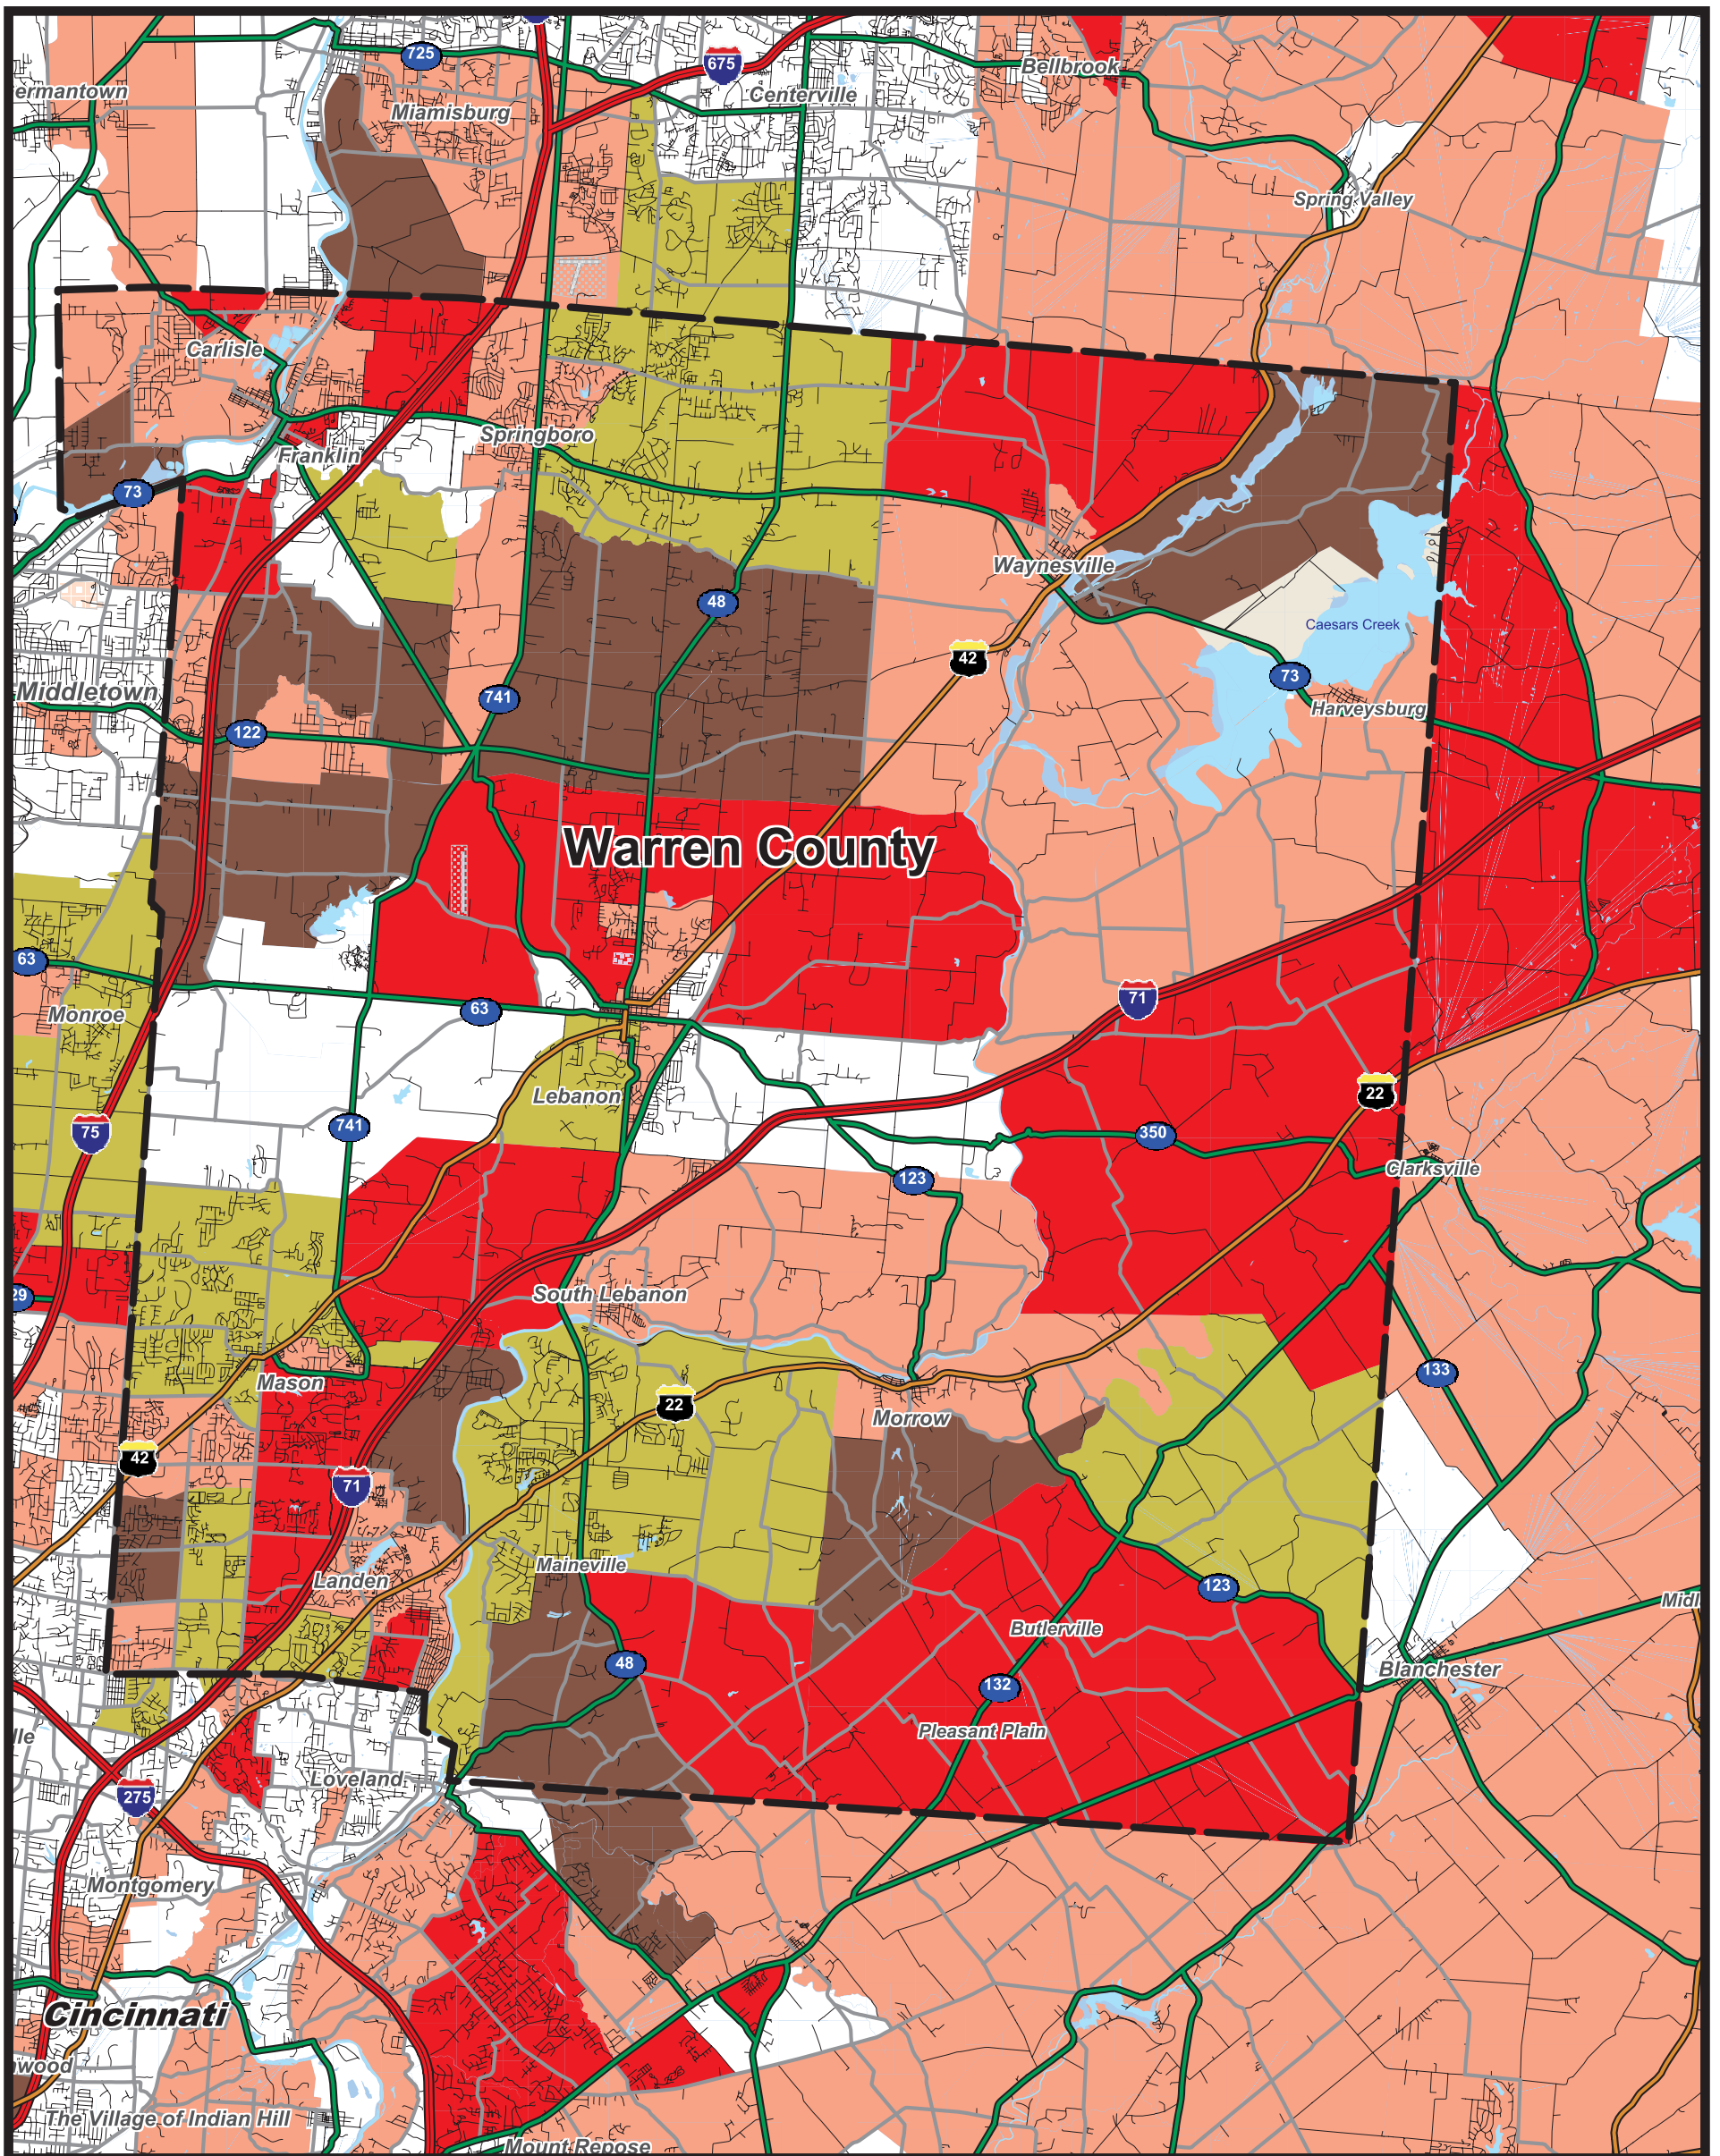

Five Year Population Growth Total % - Warren County, Ohio

Five Year Population Growth Total %

WARREN COUNTY
Office of
Economic Development

**5 Yr Pop Growth (Total%)
By Block Groups**

- 20% +
- 15% to 20%
- 8% to 15%
- 0% to 8%
- % to 0%

406 JUSTICE DRIVE W LEBANON, OHIO 45036 W T 513.925.2090 W F 513.925.2054 W WWW.CO.WARREN.OH.US/WCOED/